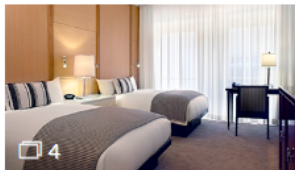

Check-in from 15:00
Check-out until 12:00

3170 Reviews 4.5/5

See the hotel description

For 1 adult
1 night
From Feb 27th 2019 to Feb 28th 2019

EDIT

2 types of rooms available

3.

LUXURY ROOM, 1 King Bed, Hollywood Hills View

Maximum 2 people: x2
From 376ft²

1 offer from
295\$US

SELECT

4.

SUPERIOR ROOM, 2 Double Beds, Beverly Boulevard View

Maximum 3 people: x3
From 322ft²

1 offer from
295\$US

SELECT